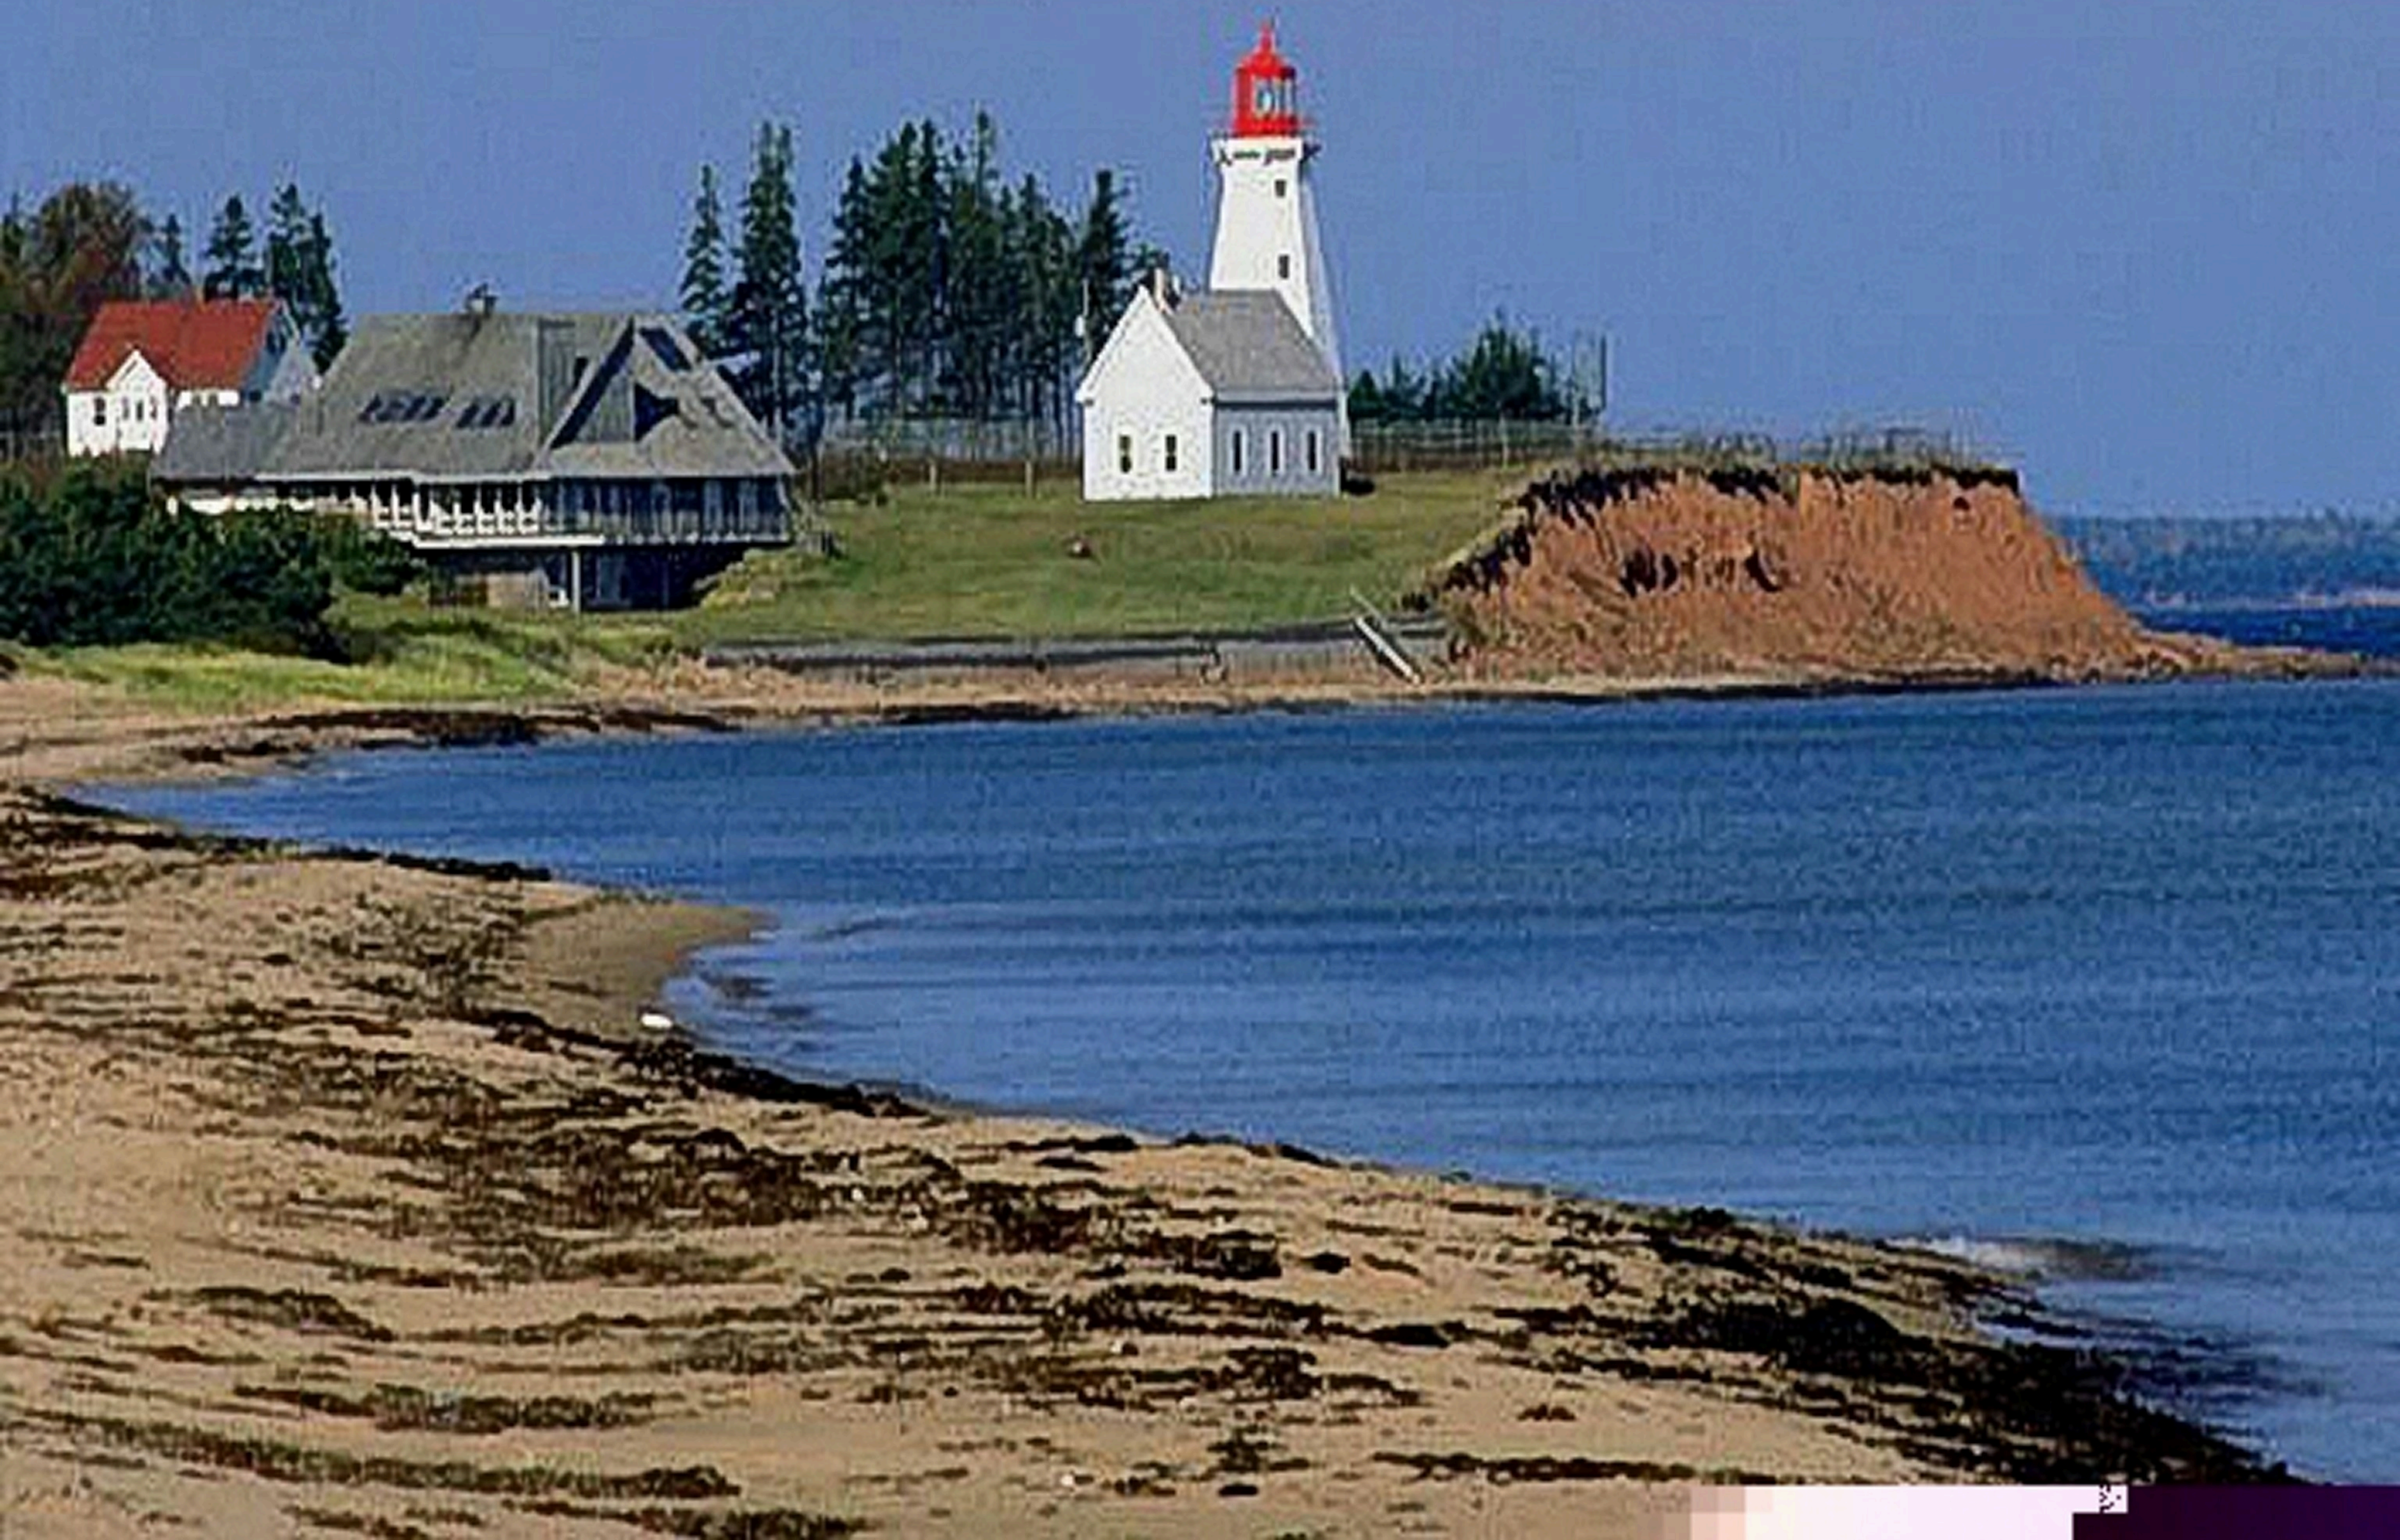

# Word Study for --- BETRAYERS

The background of the image consists of numerous purple, lanceolate leaves, likely from a plant like Tradescantia virginiana, which are densely packed and slightly out of focus, creating a textured, naturalistic backdrop. The text is overlaid in a clean, white, sans-serif font, centered horizontally and vertically.